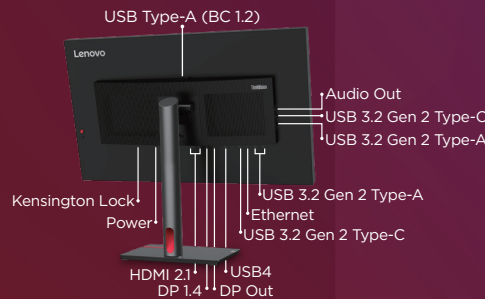

Features of ThinkVision P32pz-30 Mini-LED Monitor

For the best color work

The ThinkVision P32pz-30 Mini-LED Monitor's 3840 x 2160 resolution gives you the most vivid visuals for graphics and video content. In-Plane Switching panel stays clear and consistent even at wide viewing angles. You now get the most genuine HDR experience, thanks to the VESA certified HDR 1000 imaging technology. If color work is important to you, then this monitor should be too, given its excellent color accuracy (Avg. Delta E<1.5) and color space coverage (99% Adobe RGB, 98% DCI-P3).

For the best of connectivity

Whether it be hard drives, professional mics, HD webcams, or any other accessory, the availability of a plethora of ports (2 x HDMI 2.1¹, 1 x DP 1.4, USB4, DP 1.4 Out, Ethernet, audio out, and a USB 3.2 Gen 2² hub) gives you the flexibility to plan out your setup just the way you like. With the ThinkVision P32pz-30 Mini-LED Monitor, charging your laptop has never been quicker, thanks to the USB4 (40 Gbps) port that lets you charge at up to 140W and an additional USB-C port to charge your mobile at up to 15W.